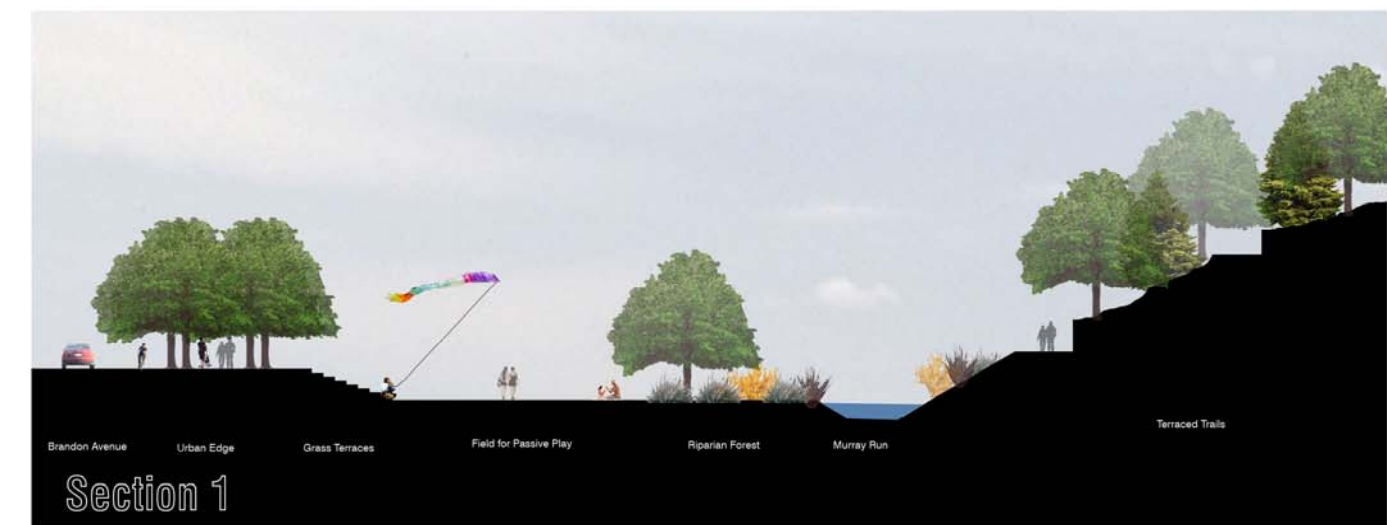

Section 2

Section 1