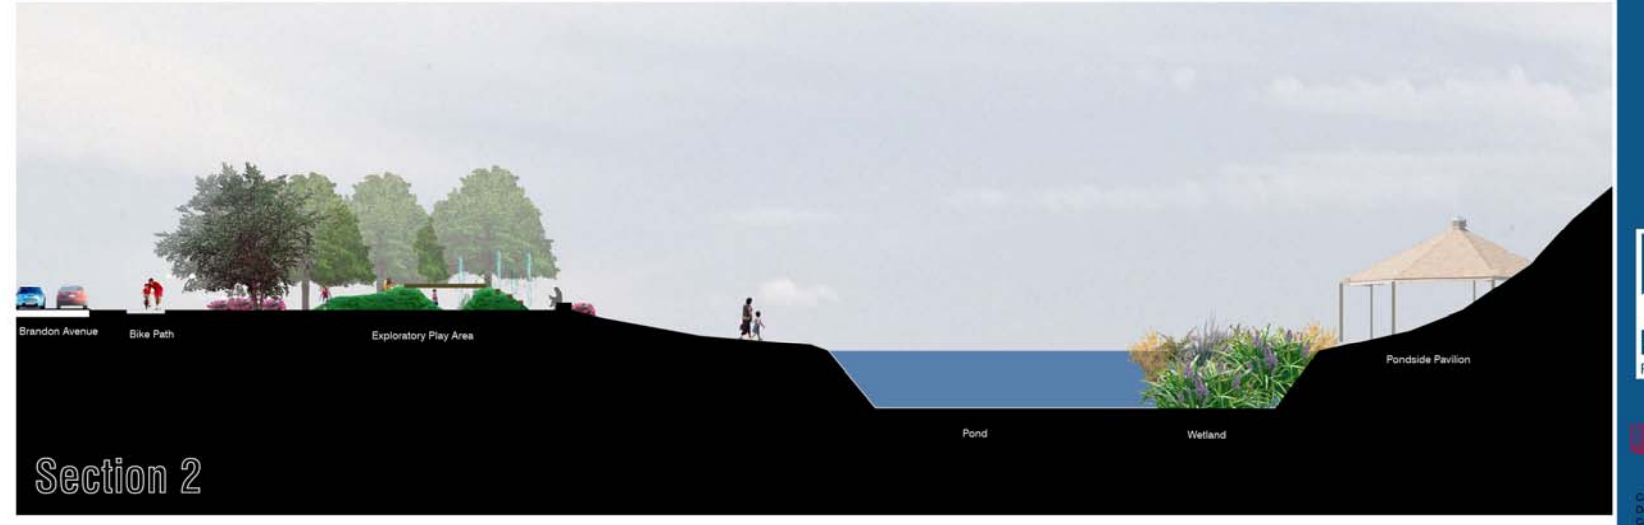

Section 2

Master Plan: InLine Creek Option

Lakewood Park:
a celebration of water

ROANOKE
PARKS AND RECREATION

VirginiaTech
Invent the Future